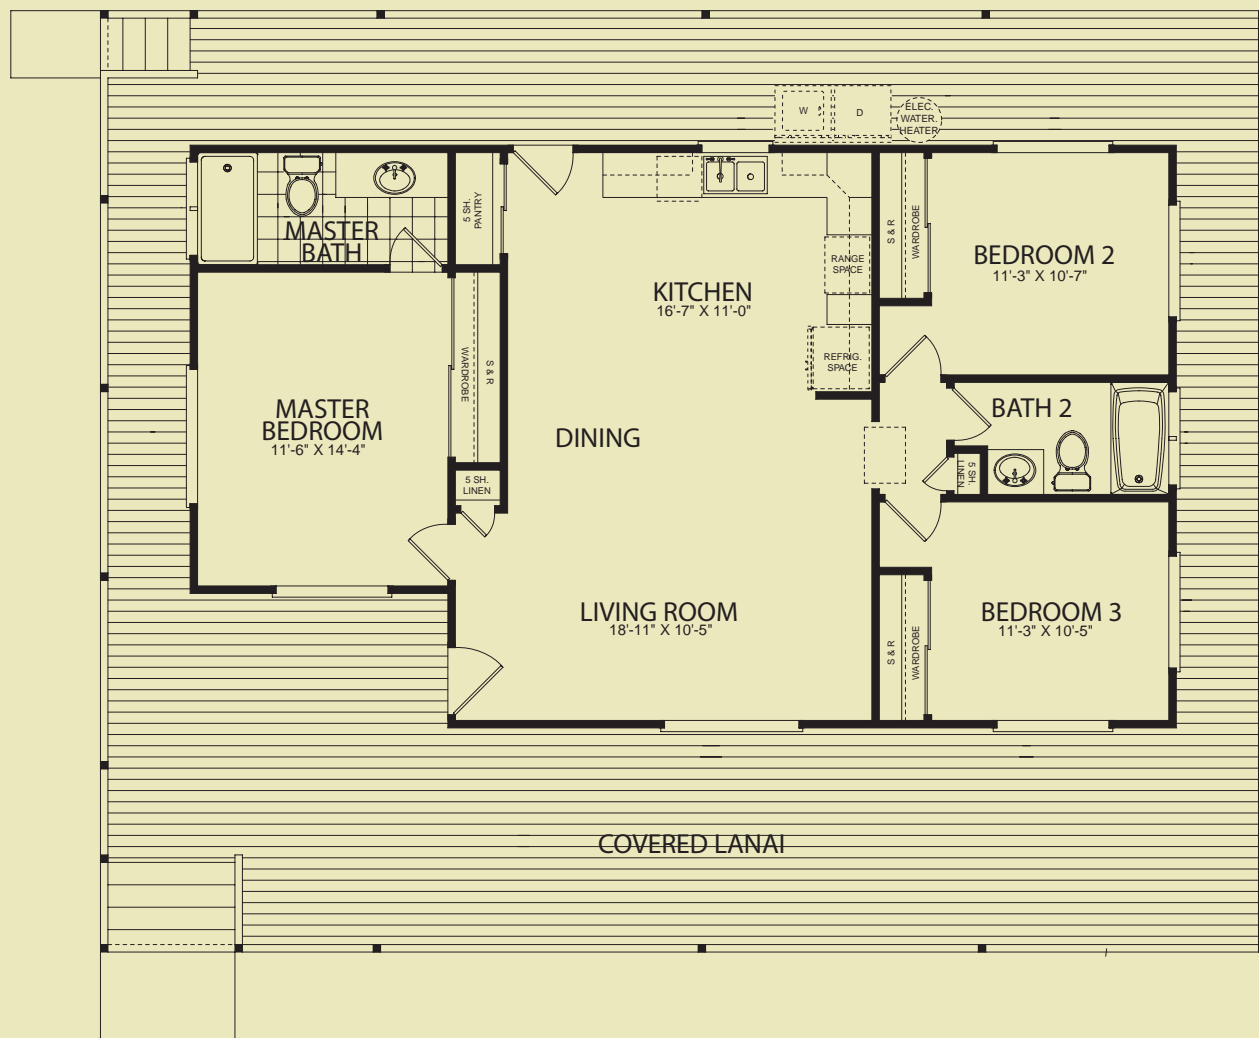

THE 'ONEKI
Illustration ©2008 Honsador LLC

MODEL 1075

'ONEKI

“Decked Out”

Island Homes
Collection[®]
by **HONSADOR**

THE 'ONEKI
 Overall Dimensions: 52' x 42'
 Illustration ©2008 Honsador LLC

3 BEDROOM, 2 BATH, APPROX. 1,075 SQFT.

An entertainer's delight. The wrap around Deck that is featured with this model offers so many entertaining options and outdoor living possibilities. The Deck allows for hours of outdoor enjoyment under a wide overhang which provides shading from the sun or cover from the rain. This home gives you a ranch style feeling. The interiors are very comfortable and considers your privacy with a Master Bedroom and Bath wing. 'Oneki means deck and this one has deck space to spare! Enjoy.

MODEL 1075

'ONEKI
"Decked Out"

To view more models visit us at www.honsador.com