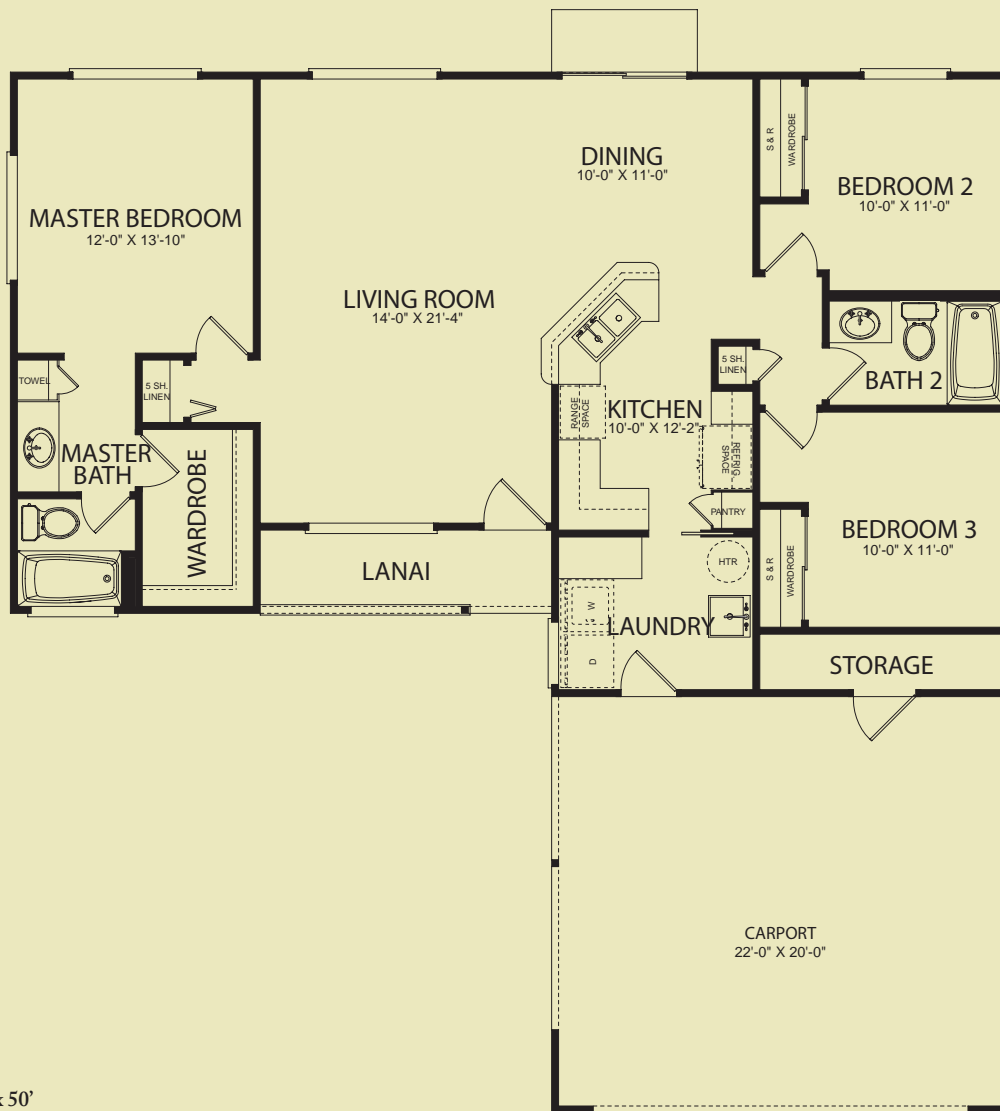

THE MAKALAPUA  
Illustration ©2008 Honsador LLC

MODEL 1244

# MAKALAPUA

*“To Blossom Forth”*

*Island Homes*  

---

*Collection*<sup>®</sup>  
by **HONSADOR**

THE MAKALAPUA  
 Overall Dimensions: 48' x 50'  
 Illustration ©2008 Honsador LLC

## 3 BEDROOM, 2 BATH, APPROX. 1,244 SQFT.

This model has a little of everything you'll want in a home. A Lanai, separate Master Suite wing, Walk-in Closet, loads of storage, an angled Kitchen and secured indoor Laundry. The Pass-Thru opens to the Living and Dining area for entertaining possibilities. The Master Suite has the vanity area detached from the Bath area to allow for more efficient dressing and bathing activities. This model has surely blossomed and brings many attributes and excellent design elements to you in an affordable package.

MODEL 1244

**MAKALAPUA**  
*"To Blossom Forth"*

*To view more models visit us at [www.honsador.com](http://www.honsador.com)*