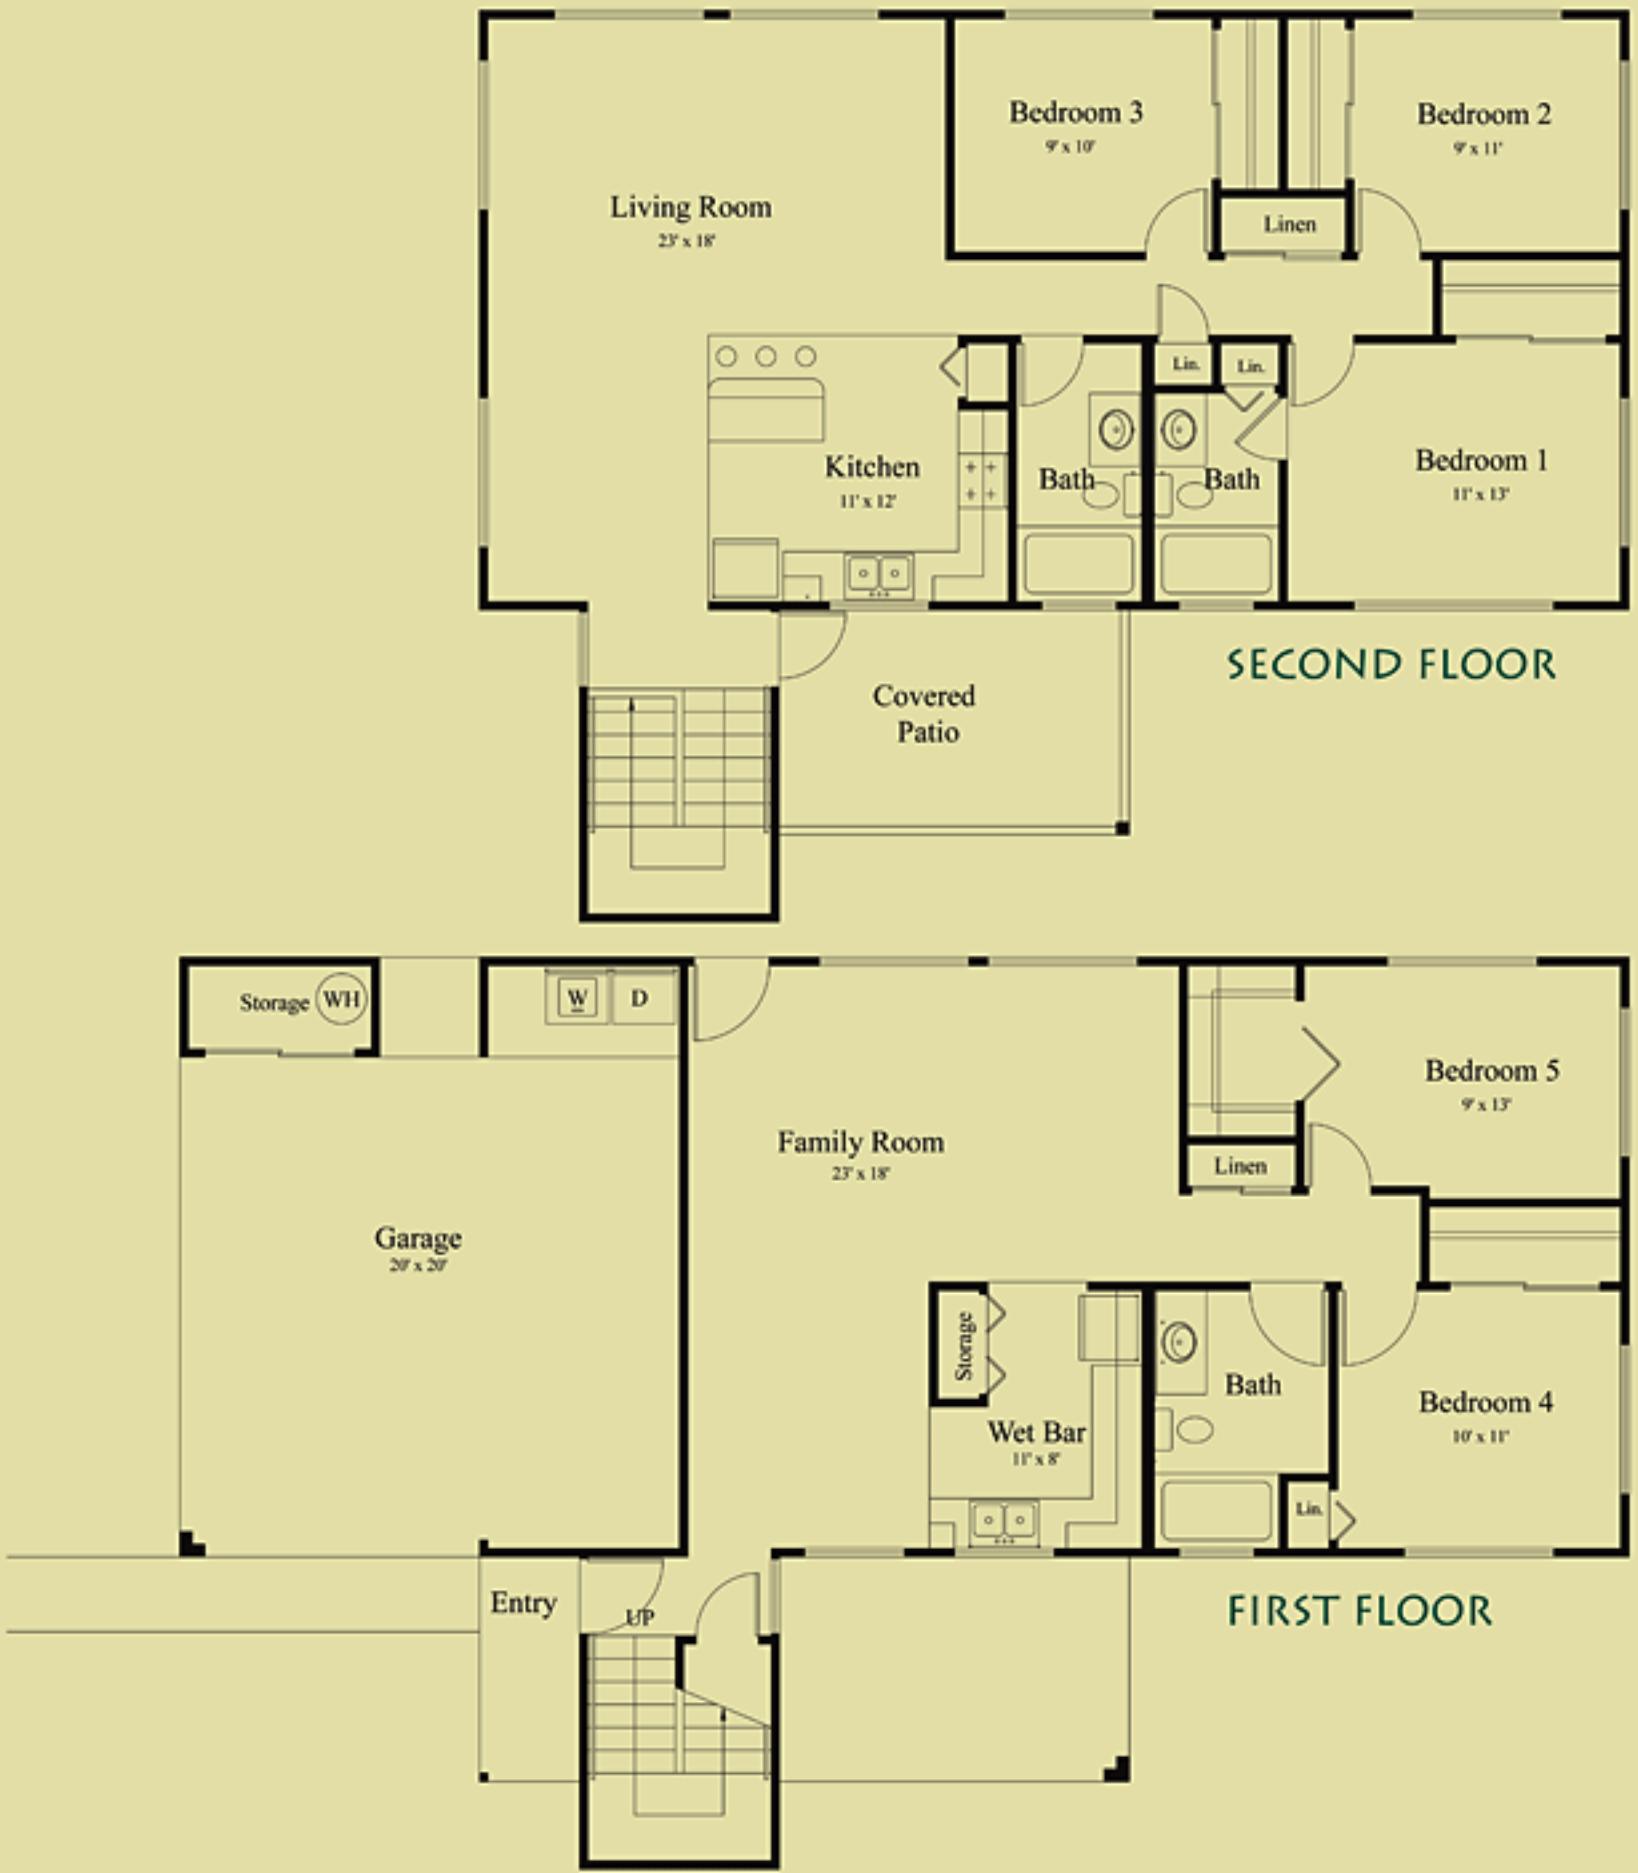

THE O'AHU
Illustration © 2005 Hansel LLC

MODEL 2758

O'AHU

"The Gathering Place"

The "O'ahu", our flagship model, features attractive architectural elements, excellent window placement and an attractive full hip roof line.

On the interior, the first floor offers the extended family or senior members of the family a spacious stand-alone living space. Hallways, doors, and bathroom are sized and configured to accommodate a wheelchair.

The second floor boasts 3 roomy bedrooms, 2 full bathrooms and generous closet spaces. The living room is spacious and the convenient kitchen layout will please any homemaker. The balcony off the 2nd floor gives the living area a subtle release to the outside.

The "O'ahu" will offer any large, growing or extended family ample room to entertain, raise children or just enjoy the comfort of this large and safe home.

THE OAHU
Illustration ©2005 Honsador LLC

5 BEDROOM, 3 BATH, 2 STORY, 2758 SQFT.