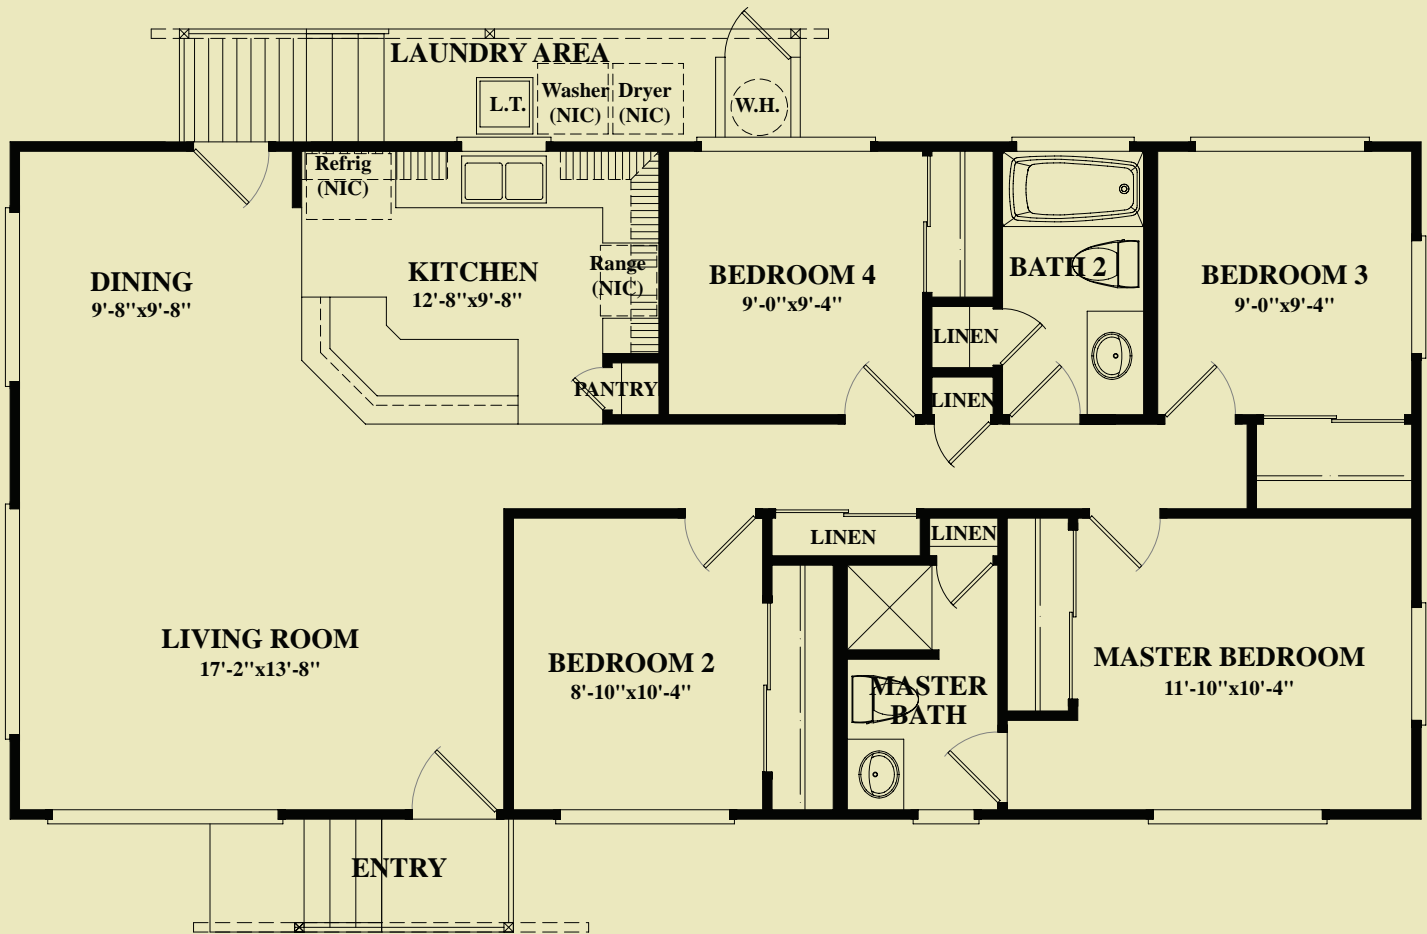

THE MALIA*
Illustration ©2005 Honsador LLC

MODEL 1200 EFP

MALIA*

“Peaceful”

Island Homes

Collection
by **HONSADOR**

*ENHANCED FLOOR PLAN

THE MALIA*
 Illustration ©2008 Honsador LLC

4 BEDROOM, 2 BATH, APPROXIMATELY 1200 SQFT.

We've added some zest to an already beautiful model by taking the kitchen layout and adding an "Island" for convenience and efficiency. All the generous bedroom sizes and living spaces remain untouched. Those who choose the "Malia" come back to tell us how great it is.

*ENHANCED FLOOR PLAN

MODEL 1200 EFP

MALIA*

"Peaceful"

To view more models visit us at www.honsador.com