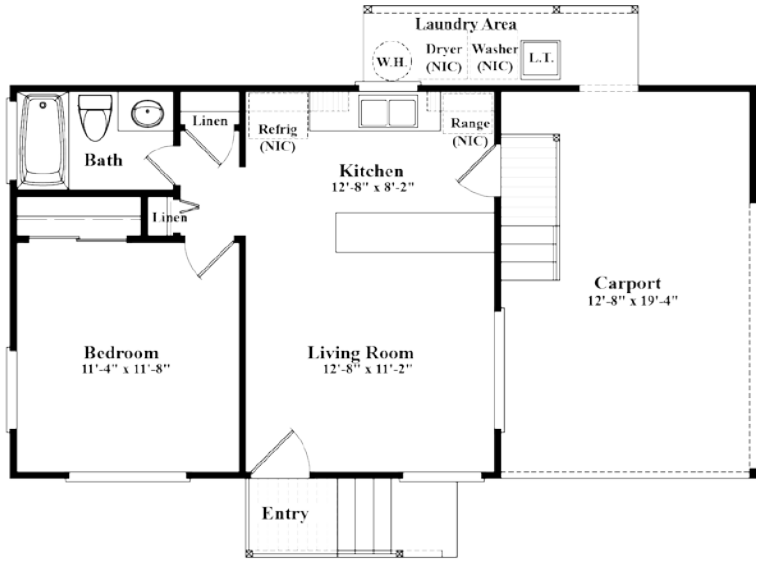

The Kau'i
© Honsador Lumber LLC

KAU'I

The Beauty

1 Bedroom, 1 Bath
500 Square Feet
Overall Dimensions: 20' x 28'

The Kau'i is indeed a "Beauty" to all. This is the smallest of the models in our collection. It will provide a home for owners and renters alike. The Kau'i wastes no space in layout and storage. This model offers excellent expansion possibilities.