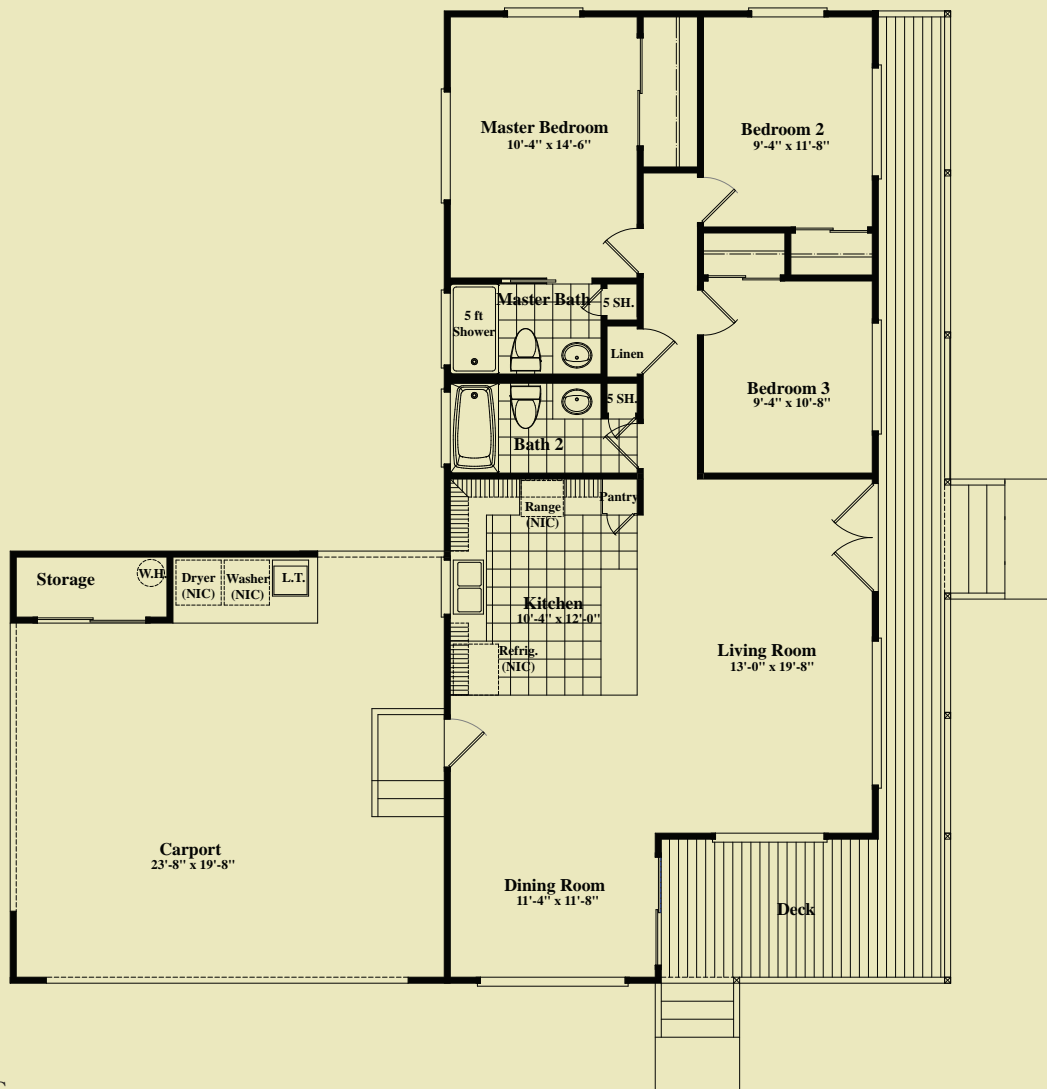

THE HÖKŪLANI
Illustration ©2008 Honsador LLC

MODEL 1200

HÖKŪLANI

“Heavenly Star”

Island Homes

Collection[®]
by **HONSADOR**

THE HŌKŪLANI
 Illustration ©2008 Honsador LLC

3 BEDROOM, 2 BATH, APPROX. 1,200 SQFT.

You could do star gazing just off the Dining Room or just rock away the cool nights or share a sandwich and drinks with a friend on your Deck. Not for crowds, just an intimate few. This model is truly one of the Stars of the Model Collection and has an excellent floor plan featuring one of the largest Kitchens in its class complete with Pass-Thru and Pantry. The Dining Room is situated in such a way as to be considered “away” from the Living Room and Kitchen spaces. You’ll love what you can do with that attribute. Enter your Kitchen directly from the two car Carport. Efficient, charming and designed to be a “Star”.

MODEL 1200

HŌKŪLANI
“Heavenly Star”

To view more models visit us at www.honsador.com