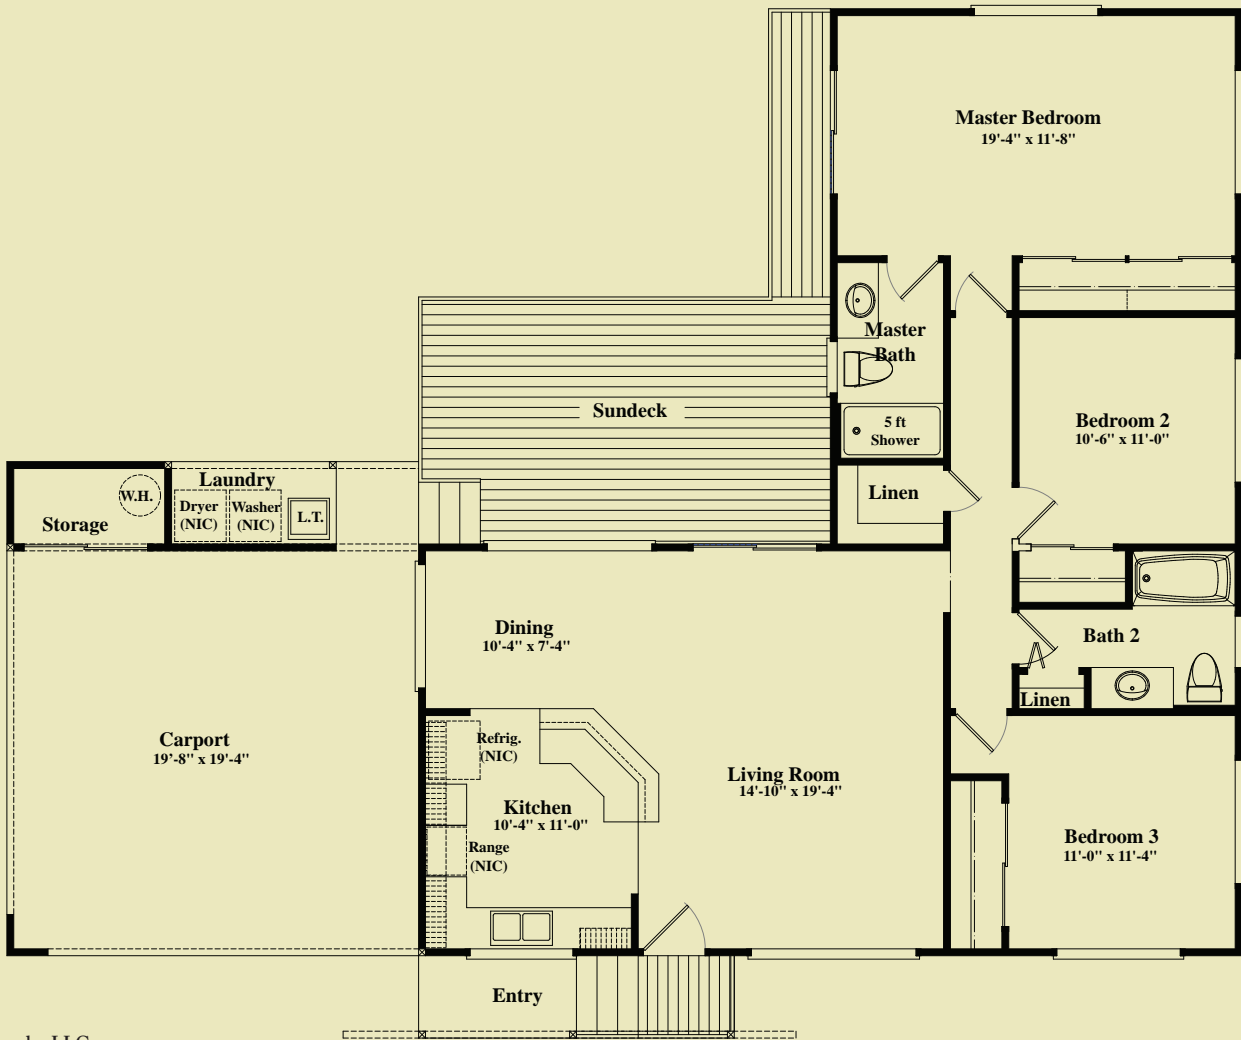

THE HAUOLI
Illustration ©2008 Honsador LLC

MODEL 1784

HAUOLI

"Happiness"

Island Homes

Collection
by **HONSADOR**

THE HAUOLI
Illustration ©2008 Honsador LLC

3 BEDROOM, 2 BATH, APPROX. 1,784 SQFT.

Traditional styling with a large tucked away "Sundeck". This ample L-Shaped model will surprise you with very large Bedrooms and Linen Closets. The Sundeck tucked between the Master Suite and the Living/Dining Rooms will provide many days and evenings with enjoyment and relaxation. A wrap around Kitchen will impress your visitors and provides an easy no-mess way to have those fast meals in the morning or on weekends. This model is well ventilated and has a beautiful traditional appearance.

MODEL 1784

HAUOLI
"Happiness"

To view more models visit us at www.honsador.com