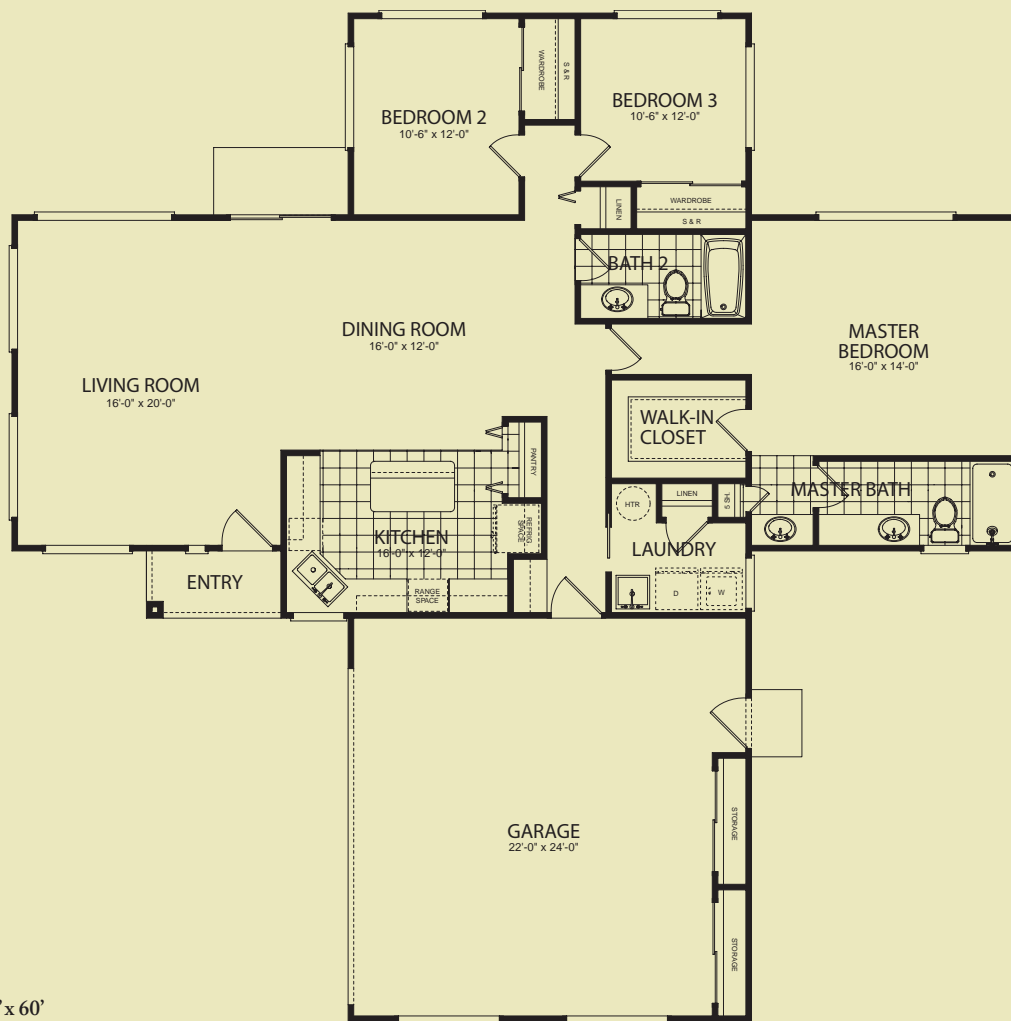

THE MALIHINI
Illustration ©2008 Honsador LLC

MODEL 1600

MALIHINI

“Newcomer”

Island Homes

Collection[®]
by **HONSADOR**

THE MALIHINI
 Overall Dimensions: 60' x 60'
 Illustration ©2008 Honsador LLC

3 BEDROOM, 2 BATH, APPROX. 1,600 SQFT.

Beautiful roof and wall lines grace this well proportioned and designed home. It's a Newcomer to the Model Collection and features new ideas and design elements. The Bedroom Suites on this model are separated into two distinct pods for privacy and features a roomy Walk-in Closet off the Master Bedroom. The Master Bath sports dual vanities to allow for more efficient prepping. You'll enjoy the creative and efficient layout of the Kitchen which comes complete with Island and elevated breakfast counter. The floor plan offers large Dining and Living Room spaces. This one is a "Newcomer" but will soon be an anchor in our Collection of packaged home models.

MODEL 1600

MALIHINI

"Newcomer"

To view more models visit us at www.honsador.com