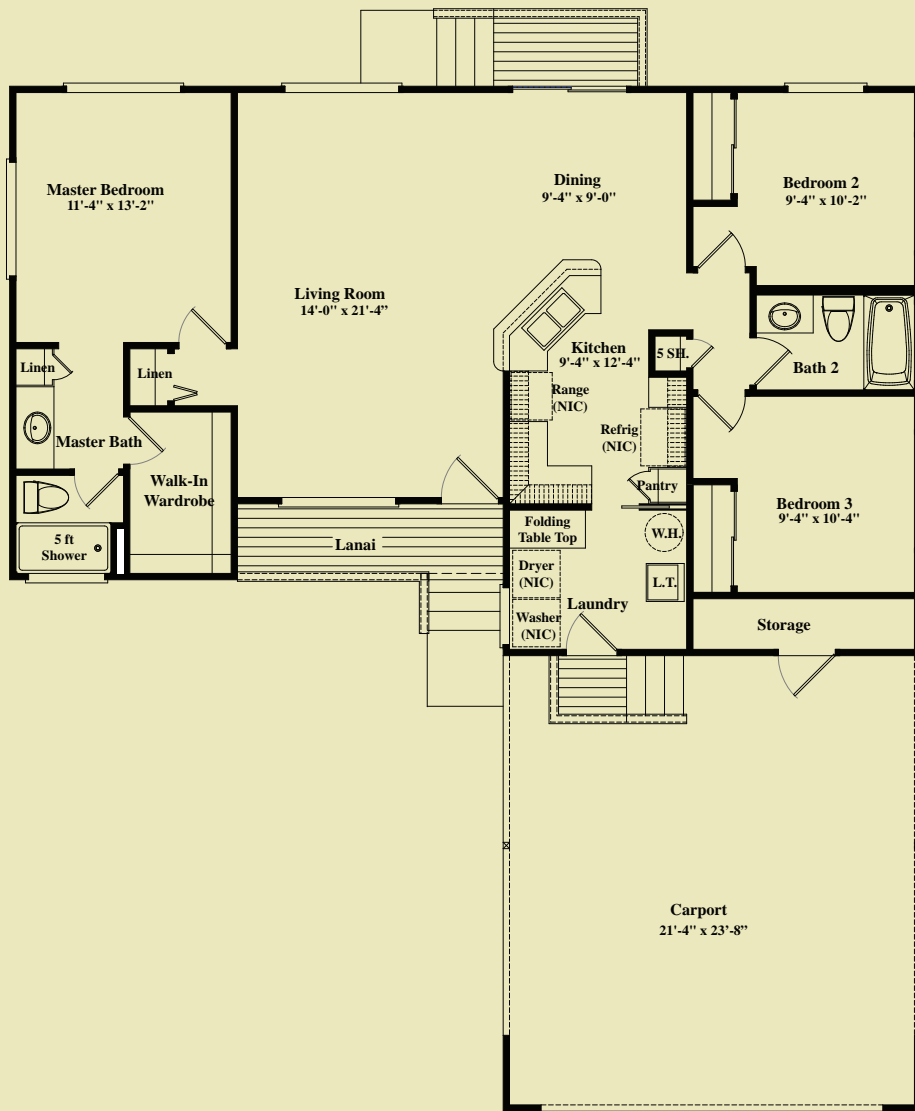

ZAVOS
www.barryzausa.com

THE MAKALAPUA
Illustration ©2008 Honsador LLC

MODEL 1244

MAKALAPUA

"To Blossom Forth"

Island Homes

Collection[®]
by **HONSADOR**

THE MAKALAPUA
 Illustration ©2008 Honsador LLC

3 BEDROOM, 2 BATH, APPROX. 1,244 SQFT.

This model has a little of everything you'll want in a home. A Lanai, separate Master Suite wing, Walk-in Closet, loads of storage, an angled Kitchen and secured indoor Laundry. The Pass-Thru opens to the Living and Dining area for entertaining possibilities. The Master Suite has the vanity area detached from the Bath area to allow for more efficient dressing and bathing activities. This model has surely blossomed and brings many attributes and excellent design elements to you in an affordable package.

MODEL 1244

MAKALAPUA
"To Blossom Forth"

To view more models visit us at www.honsador.com